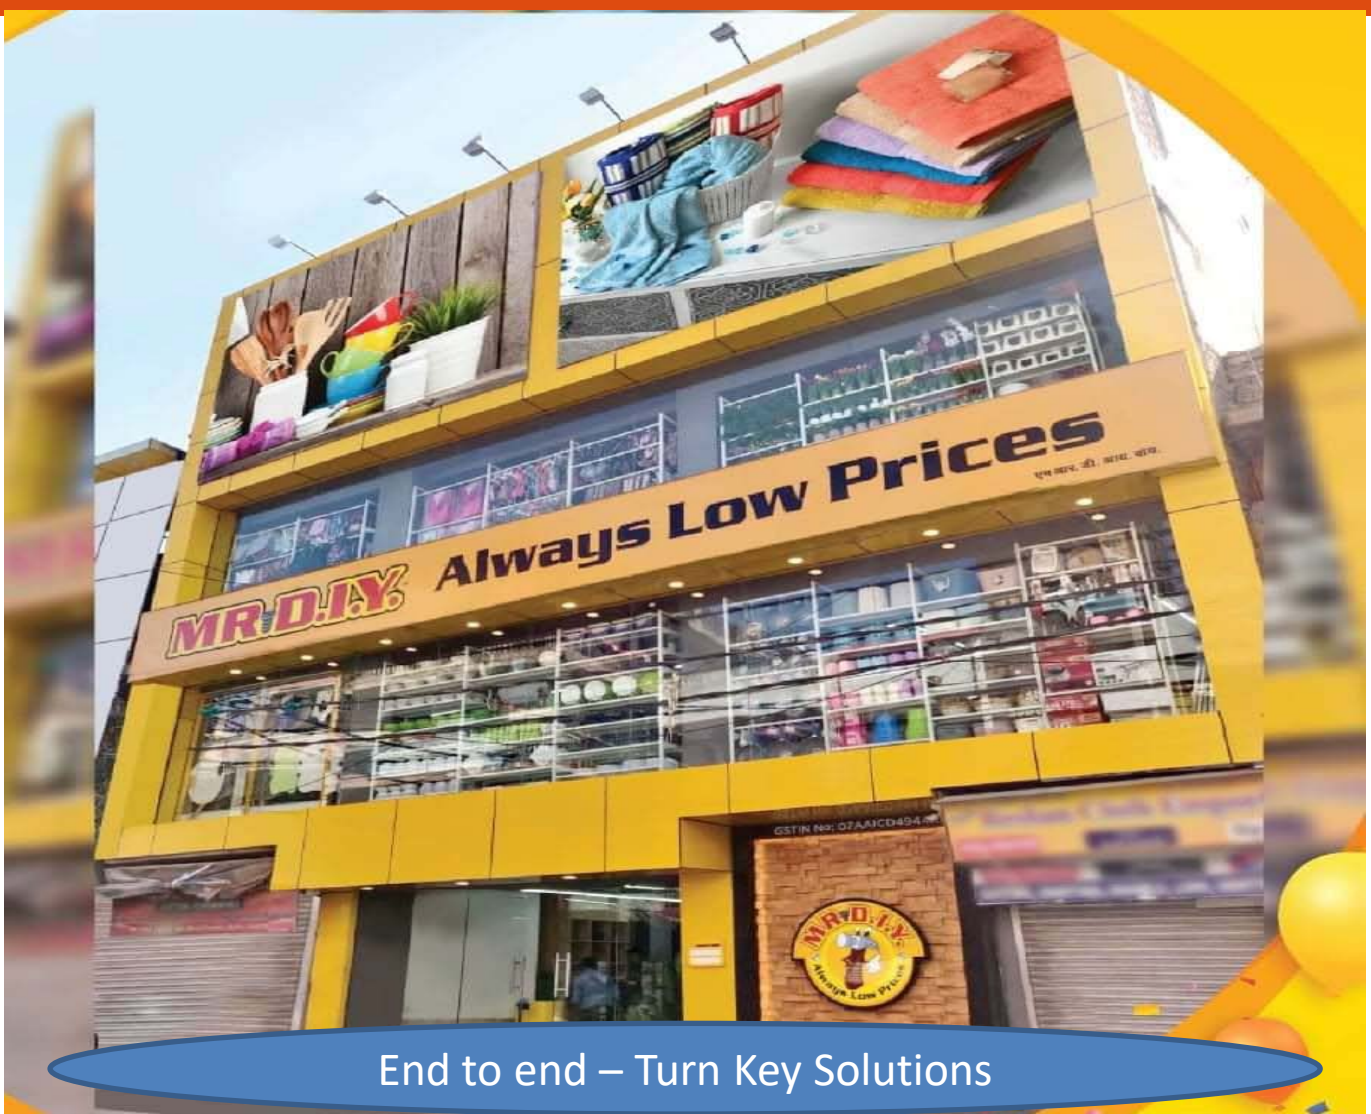

End to end – Turn Key Solutions