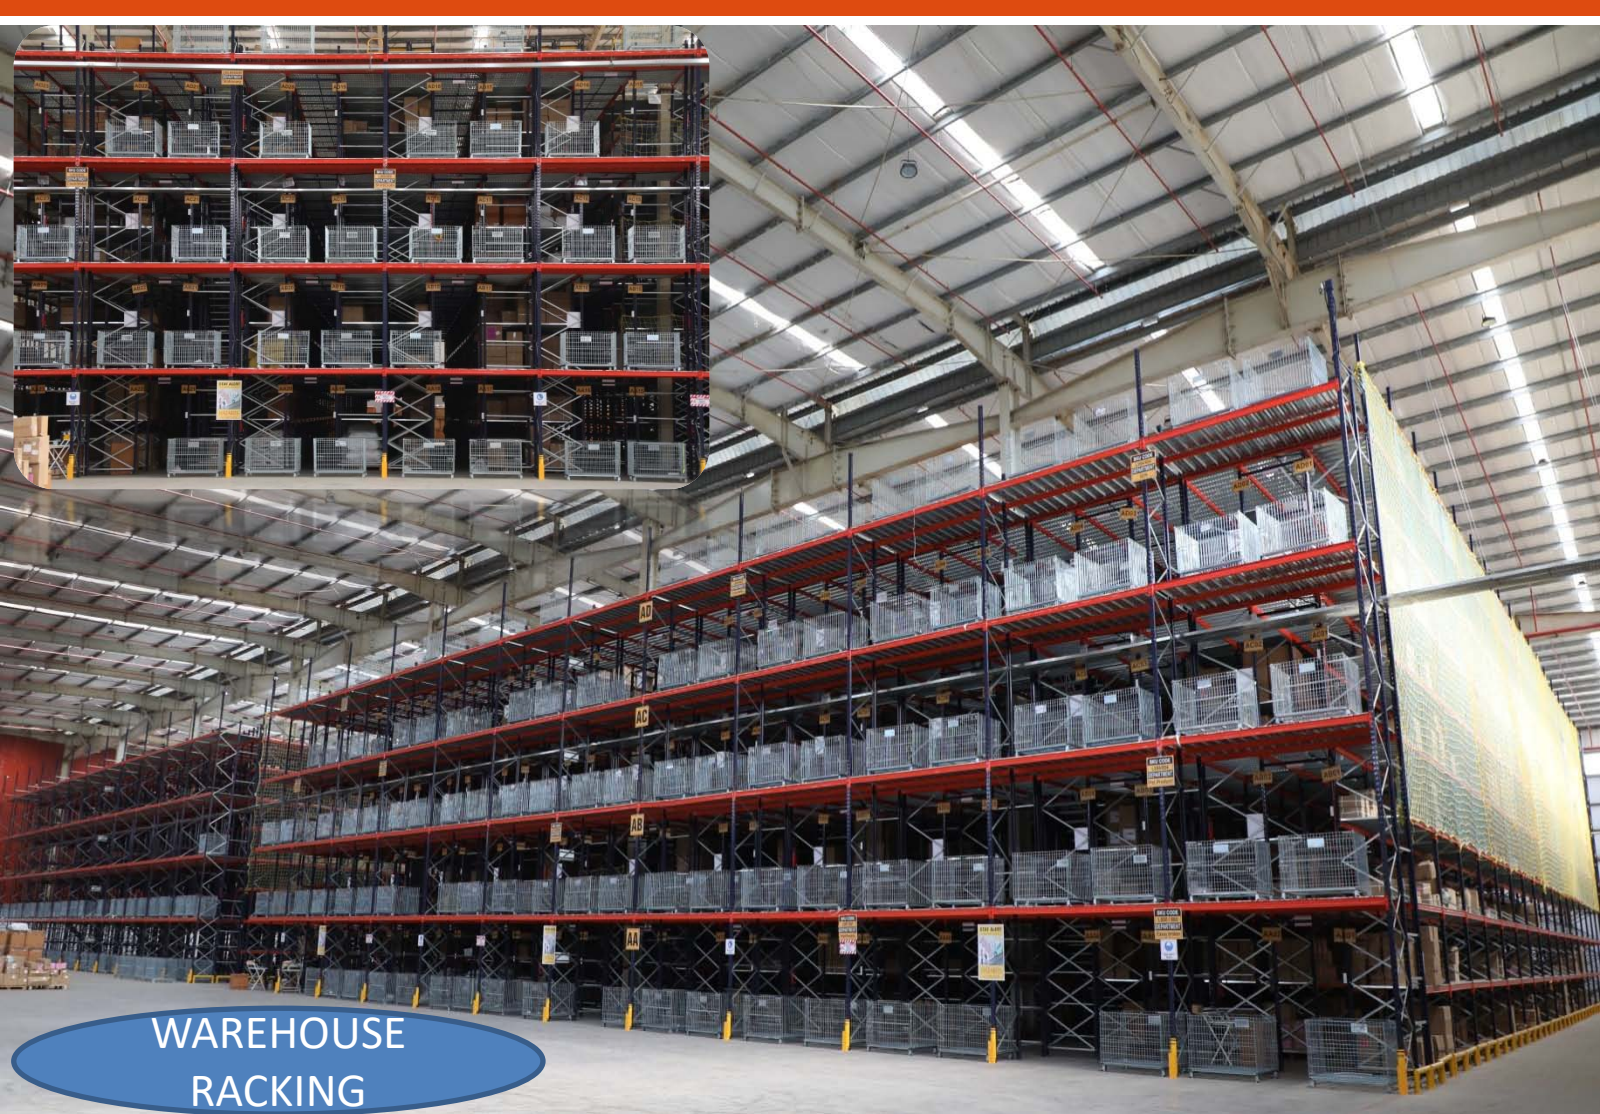

WAREHOUSE
RACKING